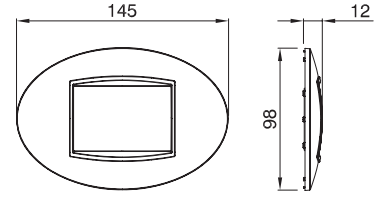

2+2+2 GANGS

2+2 GANGS V 57

2+2 GANGS V 71

2+2+2 GANGS V

TECHNICAL CHARACTERISTICS

ART PLATES

2 GANGS

3 GANGS

4 GANGS

WATERTIGHT PLATES - IP55

2 GANGS
GW 16 702 TB - GW 167 02 TN

3 GANGS
GW 16 703 TB - GW 16 703 TN

4 GANGS
GW 16 704 TB - GW 16 704 TN