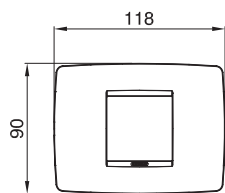

TECHNICAL CHARACTERISTICS

ONE PLATES

2 GANGS

3 GANGS

4 GANGS

6 GANGS

8 GANGS (4+4)

12 GANGS (6+6)

ONE INTERNATIONAL STANDARD PLATES

2 GANGS

2+2 GANGS

2+2+2 GANGS

2+2 GANGS V57

2 GANGS V71

2+2+2 GANGS V

TECHNICAL CHARACTERISTICS

LUX PLATES

2 GANGS

3 GANGS

4 GANGS

6 GANGS

LUX INTERNATIONAL STANDARD PLATES

2 GANGS

2+2 GANGS

4 GANGS

WATERTIGHT PLATES - IP55

2 GANGS
GW 16 702 TB - GW 167 02 TN

3 GANGS
GW 16 703 TB - GW 16 703 TN

4 GANGS
GW 16 704 TB - GW 16 704 TN