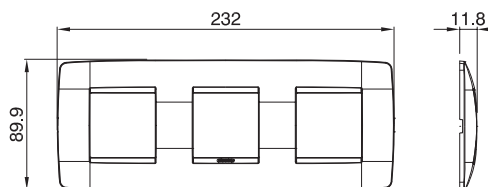

TECHNICAL CHARACTERISTICS

ONE PLATES

2 GANGS

3 GANGS

4 GANGS

6 GANGS

8 GANGS (4+4)

12 GANGS (6+6)

ONE INTERNATIONAL STANDARD PLATES

2 GANGS

2+2 GANGS

2+2+2 GANGS

2+2 GANGS V57

2 GANGS V71

2+2+2 GANGS V

TECHNICAL CHARACTERISTICS

LUX PLATES

2 GANGS

3 GANGS

4 GANGS

6 GANGS

LUX INTERNATIONAL STANDARD PLATES

2 GANGS

2+2 GANGS

2+2+2 GANGS

2+2 GANGS V 57

2+2 GANGS V 71

2+2+2 GANGS V

TECHNICAL CHARACTERISTICS

ART PLATES

2 GANGS

3 GANGS