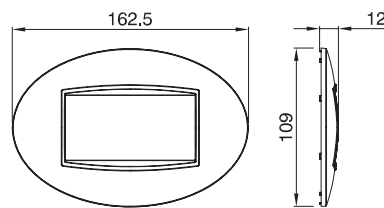

LUX PLATES

2 GANGS

3 GANGS

4 GANGS

6 GANGS

LUX INTERNATIONAL STANDARD PLATES

2 GANGS

2+2 GANGS

2+2+2 GANGS

2+2 GANGS V 57

2+2 GANGS V 71

2+2+2 GANGS V

TECHNICAL CHARACTERISTICS

ART PLATES

2 GANGS

3 GANGS

4 GANGS

WATERTIGHT PLATES - IP55

2 GANGS
GW 16 702 TB - GW 167 02 TN

3 GANGS
GW 16 703 TB - GW 16 703 TN

4 GANGS
GW 16 704 TB - GW 16 704 TN