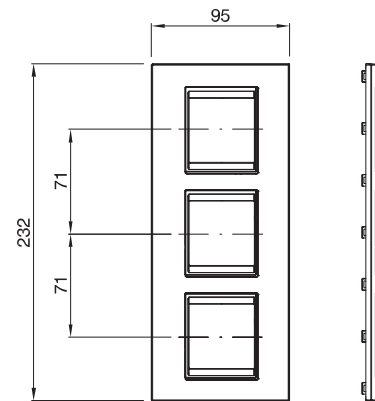

LUX PLATES

2 GANGS

3 GANGS

4 GANGS

6 GANGS

LUX INTERNATIONAL STANDARD PLATES

2 GANGS

2+2 GANGS

2+2+2 GANGS

2+2 GANGS V 57

2+2 GANGS V 71

2+2+2 GANGS V

TECHNICAL CHARACTERISTICS

ART PLATES

2 GANGS

3 GANGS

4 GANGS

WATERTIGHT PLATES - IP55

2 GANGS
GW 16 702 TB - GW 167 02 TN

3 GANGS
GW 16 703 TB - GW 16 703 TN

4 GANGS
GW 16 704 TB - GW 16 704 TN