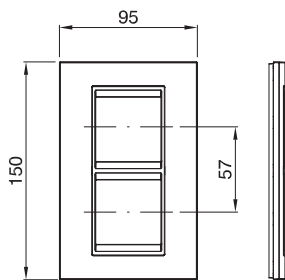

LUX PLATES

2 GANGS

3 GANGS

4 GANGS

6 GANGS

LUX INTERNATIONAL STANDARD PLATES

2 GANGS

2+2 GANGS

2+2+2 GANGS

2+2 GANGS V 57

2+2 GANGS V 71

2+2+2 GANGS V

TECHNICAL CHARACTERISTICS

ART PLATES

2 GANGS

3 GANGS

4 GANGS

WATERTIGHT PLATES - IP55

2 GANGS
GW 16 702 TB - GW 167 02 TN

3 GANGS
GW 16 703 TB - GW 16 703 TN

4 GANGS
GW 16 704 TB - GW 16 704 TN