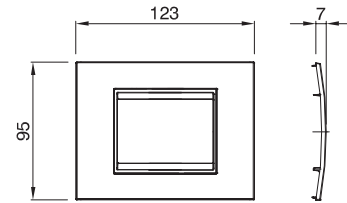

TECHNICAL CHARACTERISTICS

ONE PLATES

2 GANGS

3 GANGS

4 GANGS

6 GANGS

8 GANGS (4+4)

12 GANGS (6+6)

ONE INTERNATIONAL STANDARD PLATES

2 GANGS

2+2 GANGS

2+2+2 GANGS

2+2 GANGS V57

2 GANGS V71

2+2+2 GANGS V

TECHNICAL CHARACTERISTICS

LUX PLATES

2 GANGS

3 GANGS

4 GANGS

6 GANGS

LUX INTERNATIONAL STANDARD PLATES

2 GANGS

2+2 GANGS

2+2+2 GANGS

2+2 GANGS V 57

2+2 GANGS V 71

2+2+2 GANGS V

TECHNICAL CHARACTERISTICS

ART PLATES

2 GANGS

3 GANGS