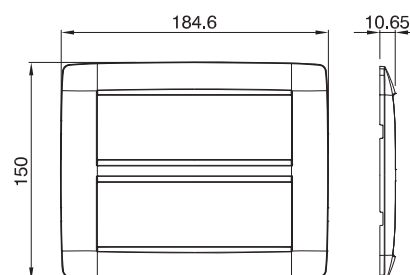

TECHNICAL CHARACTERISTICS

ONE PLATES

2 GANGS

3 GANGS

4 GANGS

6 GANGS

8 GANGS (4+4)

12 GANGS (6+6)

ONE INTERNATIONAL STANDARD PLATES

2 GANGS

2+2 GANGS

2+2+2 GANGS

2+2 GANGS V57

2 GANGS V71

2+2+2 GANGS V

TECHNICAL CHARACTERISTICS

LUX PLATES

2 GANGS

3 GANGS

4 GANGS

6 GANGS

LUX INTERNATIONAL STANDARD PLATES

2 GANGS

2+2 GANGS