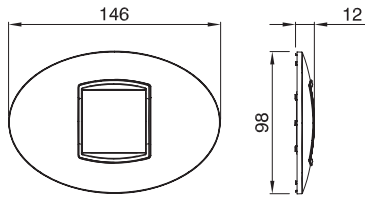

2+2+2 GANGS

2+2 GANGS V 57

2+2 GANGS V 71

2+2+2 GANGS V

TECHNICAL CHARACTERISTICS

ART PLATES

2 GANGS

3 GANGS

4 GANGS

WATERTIGHT PLATES - IP55

2 GANGS
GW 16 702 TB - GW 167 02 TN

3 GANGS
GW 16 703 TB - GW 16 703 TN

4 GANGS
GW 16 704 TB - GW 16 704 TN