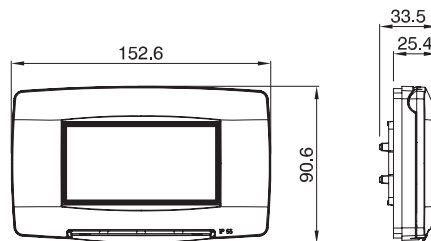

2+2+2 GANGS

2+2 GANGS V 57

2+2 GANGS V 71

2+2+2 GANGS V

TECHNICAL CHARACTERISTICS

ART PLATES

2 GANGS

3 GANGS

4 GANGS

WATERTIGHT PLATES - IP55

2 GANGS
GW 16 702 TB - GW 167 02 TN

3 GANGS
GW 16 703 TB - GW 16 703 TN

4 GANGS
GW 16 704 TB - GW 16 704 TN