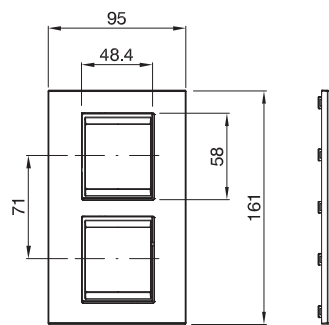

LUX PLATES

2 GANGS

3 GANGS

4 GANGS

6 GANGS

LUX INTERNATIONAL STANDARD PLATES

2 GANGS

2+2 GANGS

2+2+2 GANGS

2+2 GANGS V 57

2+2 GANGS V 71

2+2+2 GANGS V

TECHNICAL CHARACTERISTICS

ART PLATES

2 GANGS

3 GANGS

4 GANGS

WATERTIGHT PLATES - IP55

2 GANGS
GW 16 702 TB - GW 167 02 TN

3 GANGS
GW 16 703 TB - GW 16 703 TN

4 GANGS
GW 16 704 TB - GW 16 704 TN