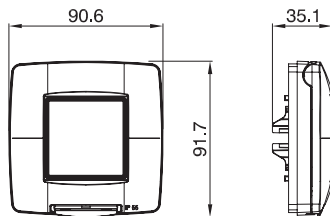

2+2+2 GANGS

2+2 GANGS V 57

2+2 GANGS V 71

2+2+2 GANGS V

TECHNICAL CHARACTERISTICS

ART PLATES

2 GANGS

3 GANGS

4 GANGS

WATERTIGHT PLATES - IP55

2 GANGS
GW 16 702 TB - GW 167 02 TN

3 GANGS
GW 16 703 TB - GW 16 703 TN

4 GANGS
GW 16 704 TB - GW 16 704 TN