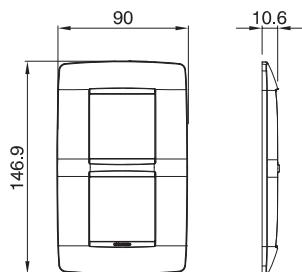

TECHNICAL CHARACTERISTICS

ONE PLATES

2 GANGS

3 GANGS

4 GANGS

6 GANGS

8 GANGS (4+4)

12 GANGS (6+6)

ONE INTERNATIONAL STANDARD PLATES

2 GANGS

2+2 GANGS

2+2+2 GANGS

2+2 GANGS V57

2 GANGS V71

2+2+2 GANGS V

TECHNICAL CHARACTERISTICS

LUX PLATES

2 GANGS

3 GANGS

4 GANGS

6 GANGS

LUX INTERNATIONAL STANDARD PLATES

2 GANGS

2+2 GANGS