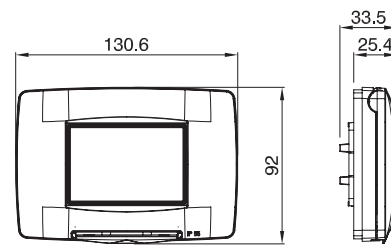

2+2+2 GANGS

2+2 GANGS V 57

2+2 GANGS V 71

2+2+2 GANGS V

TECHNICAL CHARACTERISTICS

ART PLATES

2 GANGS

3 GANGS

4 GANGS

WATERTIGHT PLATES - IP55

2 GANGS
GW 16 702 TB - GW 167 02 TN

3 GANGS
GW 16 703 TB - GW 16 703 TN

4 GANGS
GW 16 704 TB - GW 16 704 TN