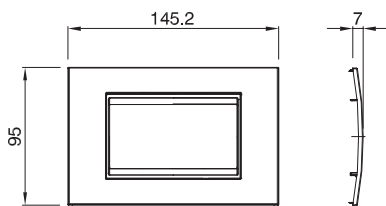

TECHNICAL CHARACTERISTICS

ONE PLATES

2 GANGS

3 GANGS

4 GANGS

6 GANGS

8 GANGS (4+4)

12 GANGS (6+6)

ONE INTERNATIONAL STANDARD PLATES

2 GANGS

2+2 GANGS

2+2+2 GANGS

2+2 GANGS V57

2 GANGS V71

2+2+2 GANGS V

TECHNICAL CHARACTERISTICS

LUX PLATES

2 GANGS

3 GANGS

4 GANGS

6 GANGS

LUX INTERNATIONAL STANDARD PLATES

2 GANGS

2+2 GANGS

2+2+2 GANGS

2+2 GANGS V 57

2+2 GANGS V 71

2+2+2 GANGS V

TECHNICAL CHARACTERISTICS

ART PLATES

2 GANGS

3 GANGS