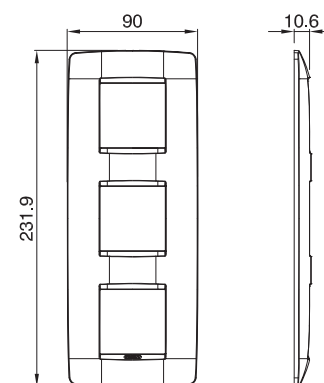

ONE INTERNATIONAL STANDARD PLATES

2 GANGS

2+2 GANGS

2+2+2 GANGS

2+2 GANGS V57

2 GANGS V71

2+2+2 GANGS V

TECHNICAL CHARACTERISTICS

LUX PLATES

2 GANGS

3 GANGS

4 GANGS

6 GANGS

LUX INTERNATIONAL STANDARD PLATES

2 GANGS

2+2 GANGS

2+2+2 GANGS

2+2 GANGS V 57

2+2 GANGS V 71

2+2+2 GANGS V

TECHNICAL CHARACTERISTICS

ART PLATES

2 GANGS

3 GANGS

4 GANGS

WATERTIGHT PLATES - IP55

2 GANGS
GW 16 702 TB - GW 167 02 TN

3 GANGS
GW 16 703 TB - GW 16 703 TN

4 GANGS
GW 16 704 TB - GW 16 704 TN