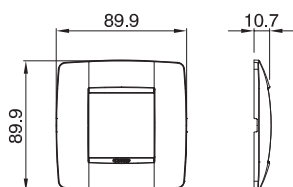

TECHNICAL CHARACTERISTICS

ONE PLATES

2 GANGS

3 GANGS

4 GANGS

6 GANGS

8 GANGS (4+4)

12 GANGS (6+6)

ONE INTERNATIONAL STANDARD PLATES

2 GANGS

2+2 GANGS

2+2+2 GANGS

2+2 GANGS V57

2 GANGS V71

2+2+2 GANGS V

TECHNICAL CHARACTERISTICS

LUX PLATES

2 GANGS

3 GANGS

4 GANGS

6 GANGS

LUX INTERNATIONAL STANDARD PLATES

2 GANGS

2+2 GANGS

4 GANGS

WATERTIGHT PLATES - IP55

2 GANGS
GW 16 702 TB - GW 167 02 TN

3 GANGS
GW 16 703 TB - GW 16 703 TN

4 GANGS
GW 16 704 TB - GW 16 704 TN